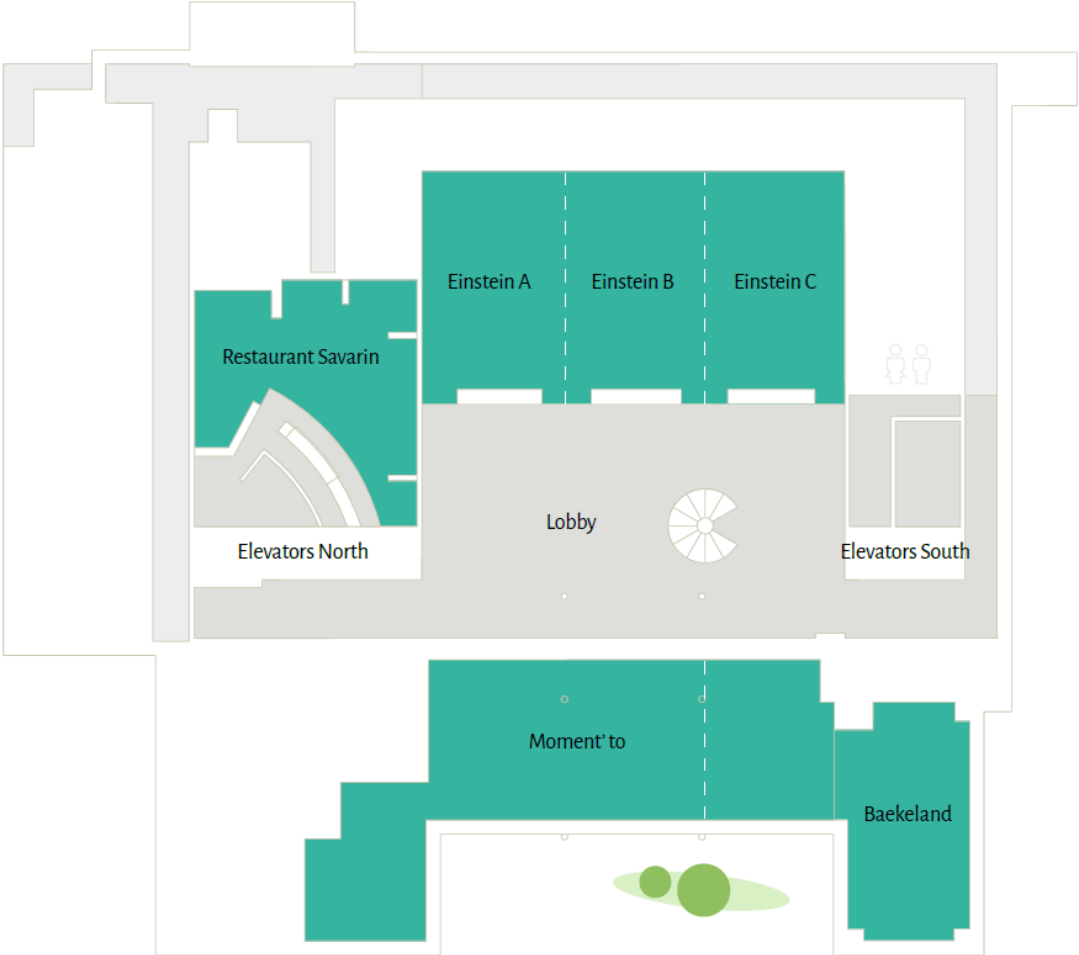

Rooms & Locations

Plan ground floor

Conference Centre Bluepoint Brussels, 9th March 2018

Rooms & Locations

Plan level -1

Brussels Metro Plan