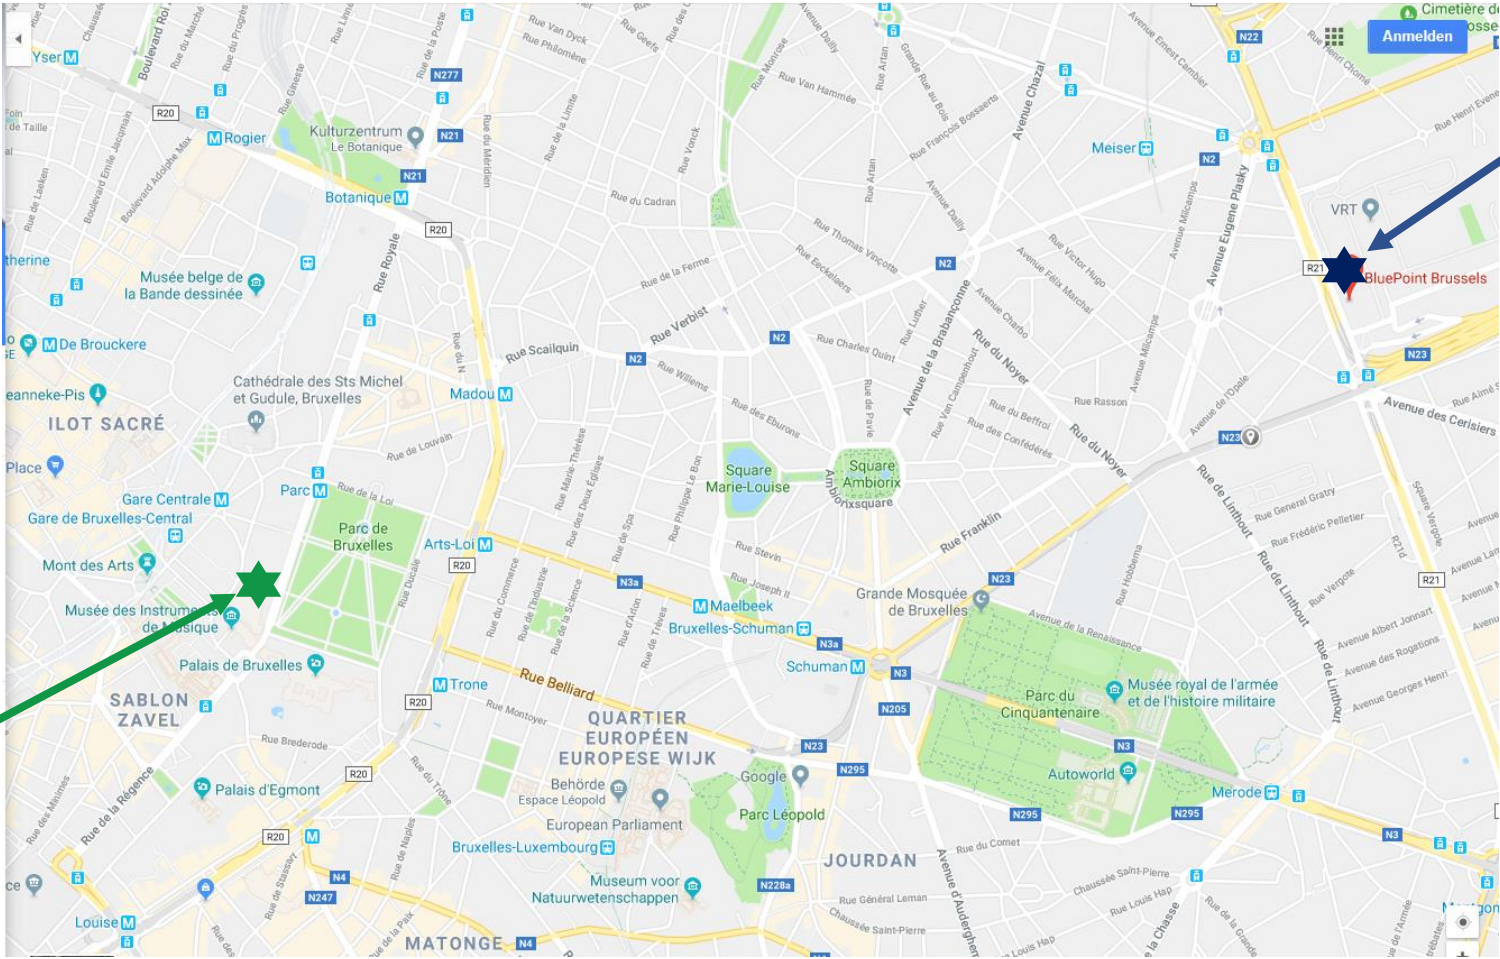

**March 8th –
Symposium and
Networking
Dinner @
Museum of Fine
Arts**

**Tram Station
„Royal“ – Line 92
& 93 or Metro
Parc/Gare Central**

**March 9th –
Work Group
Sessions @
Conference
Center Blue Point**

**Tram Station
„Diamant“ – Tram
Lines 7 and 25**

**Direct Bus
connection to the
airport: Bus Line
12**

Symposium and Networking Dinner 18:30 – 22:30

Royal Museum of Fine Arts, 8th March 2018

- Located in the upper city center close to the Grand Place and the Central Station

Chaussée de Louvain

RTL Belgium

Supermarché

Rue Henri Evenepoel

Rue Henri Evenepoel

Rue Henri Evenepoel

Rue Henri Evenepoel

Avenue Jacques Georgin