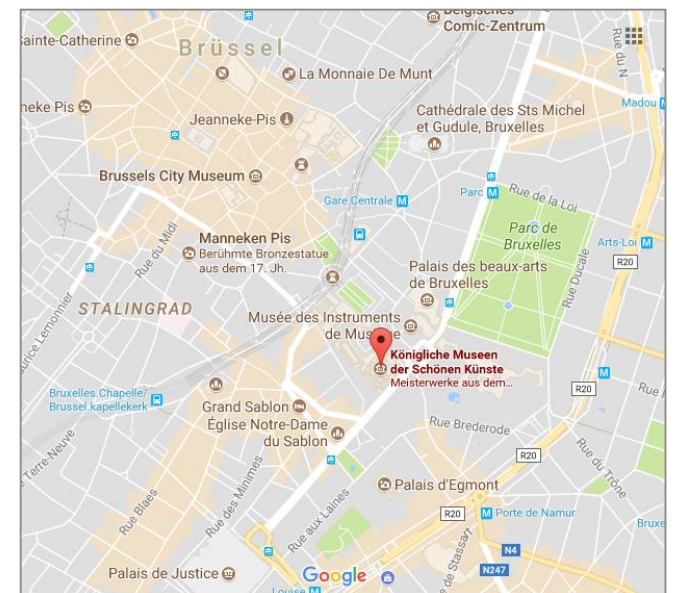

**March 8th –
Symposium and
Networking
Dinner @
Museum of Fine
Arts**

**Tram Station
„Royal“ – Line 92
& 93 or Metro
Parc/Gare Central**

**March 9th –
Work Group
Sessions @
Conference
Center Blue Point**

**Tram Station
„Diamant“ – Tram
Lines 7 and 25**

**Direct Bus
connection to the
airport: Bus Line
12**

Symposium and Networking Dinner 18:30 – 22:30

Royal Museum of Fine Arts, 8th March 2018

- Located in the upper city center close to the Grand Place and the Central Station