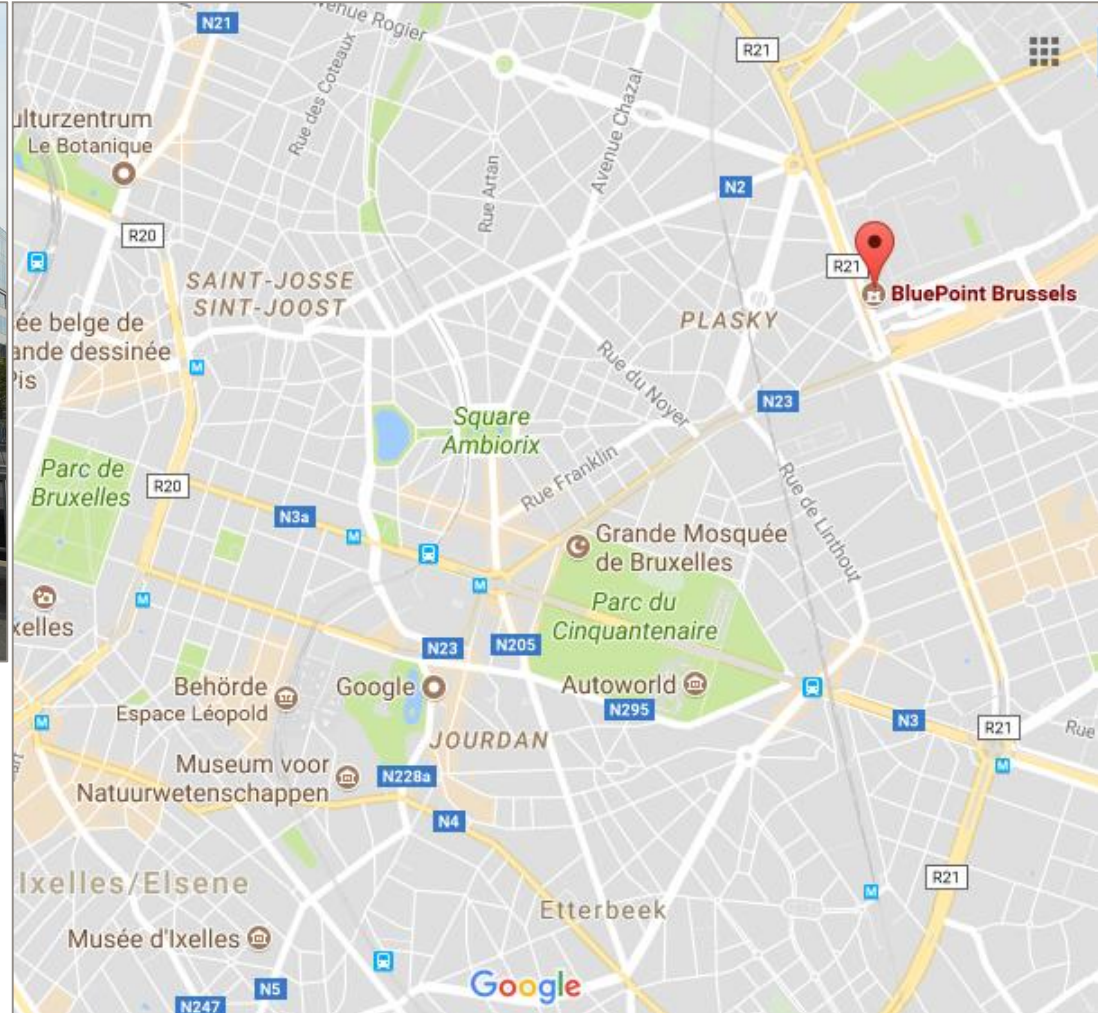

Work Group Meetings – 08:30-16:30

Conference Centre Bluepoint Brussels, 9th March 2018

- Tram station „Diamant“ (line 7 and 25) directly located in front of the Conference Centre
- Shuttle Bus to the Airport