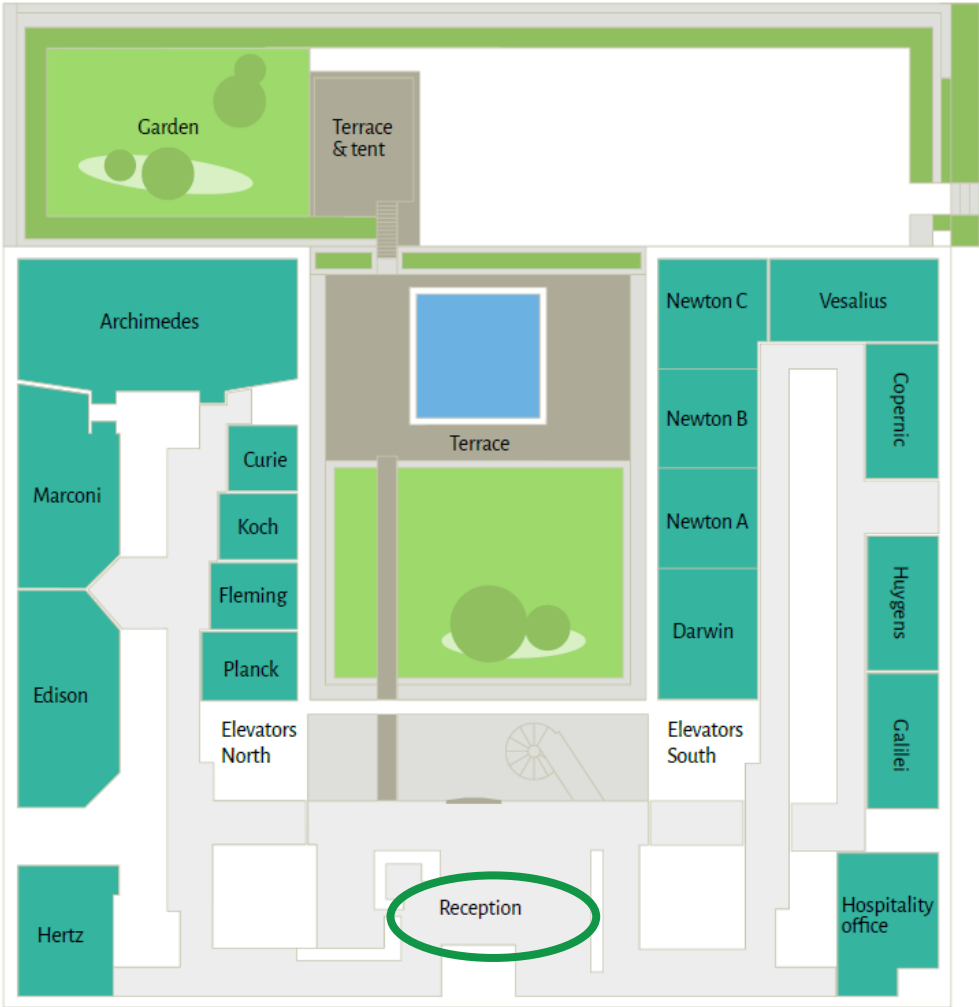

Sénior's Flatel

Rue Colonel Bourg

Rue Colonel Bourg

Rue Colonel Bourg

Efficcy SA

Rue Colonel Bourg

Kia M...

Conference Centre Bluepoint Brussels, 9th March 2018

Rooms & Locations

Plan ground floor

Conference Centre Bluepoint Brussels, 9th March 2018

Rooms & Locations

Plan level -1

Brussels Metro Plan