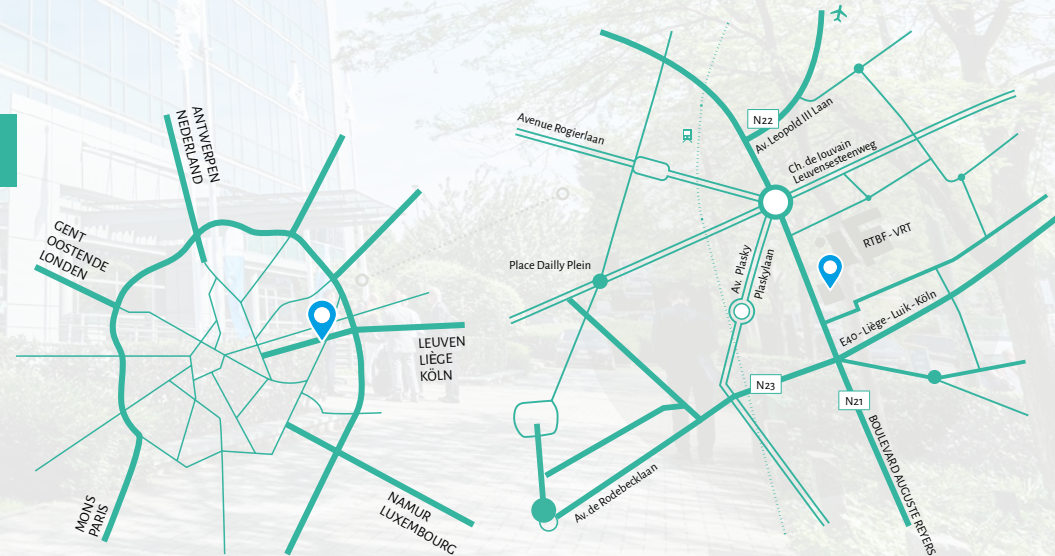

BY PUBLIC TRANSPORT (WWW.STIB-MIVB.BE)

Bus and pre-metro lines with “Diamant” stop at the intersection of Boulevard Auguste Reyers and Avenue du Diamant. BluePoint Brussels is located a few steps further on the corner of Colonel Bourg, near the telecommunications tower “RTBF”.

STATION “VILLO!” (DIAMANT) CLOSE BY

GREEN KEY CERTIFIED VENUE

BY CAR

1. FROM THE E40 “OOSTENDE” OR E19 “ANTWERPEN”:

- As you approach “Brussels”, take the exit: RO direction “Zaventem” - E411 “Namen / Namur”.
- Exit: E40 / A3 direction “Luik - Leuven - Brussel”.

2. DEPUIS LA E19 “MONS – BERGEN” OU E411 “NAMEN – NAMUR”:

- When approaching “Brussels”, take the exit: RO direction “Zaventem” - E411 “Namen / Namur”.
- Exit: E40 / A3 direction “Sint-Stevens-Woluwe / Brussel – Luik – Leuven”.

3. TAKE DIRECTION “BRUSSEL - BRUXELLES”:

- Take the exit 18 direction “Meiser – Reyers” just before the tunnels and hold your right.
- You are now at the back of the BluePoint building. Follow rue Colonel Bourg until the junction with Boulevard A. Reyers. Turn right and a few meters further on your right after the building you will find the entrance to the BluePoint underground car park.